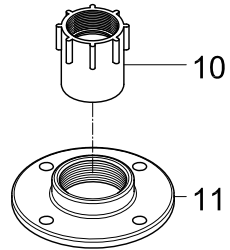

VRTRS653422

65" Solid Surface White Stone Bathtub With Drain

12