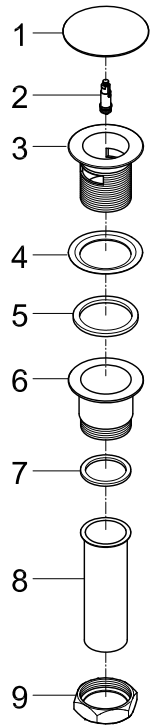

VRTRS653422

65" Solid Surface White Stone Bathtub With Drain

12